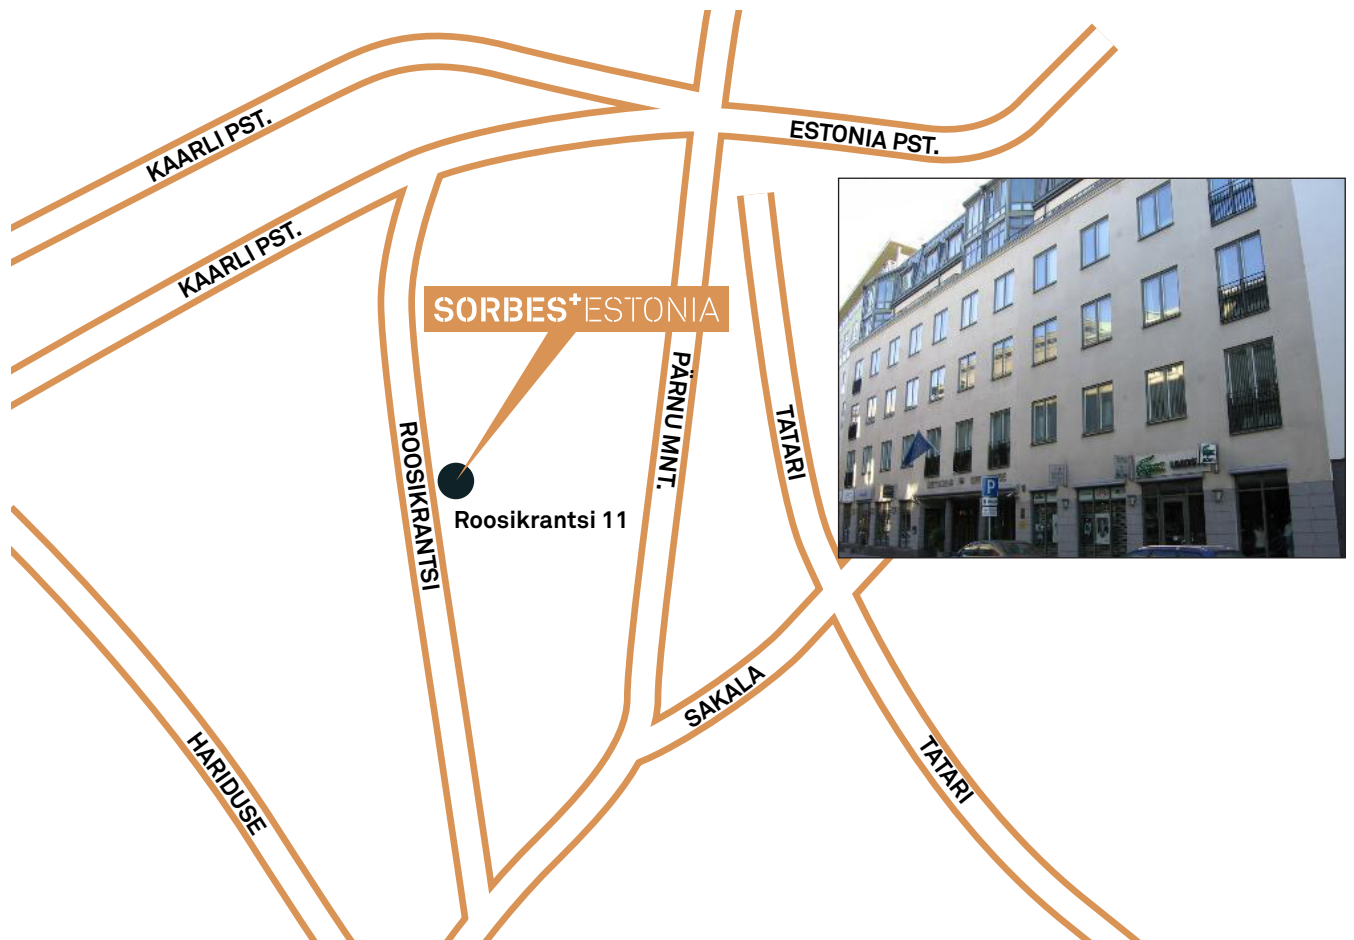

TALLINN - THE CITY OFFICE

ADDRESS

AS Sorbes Estonia
Roosikrantsi 11
EST-10119 Tallinn
Phone +372 667 6477
Fax +372 667 6474
info@ee.sorbesgroup.com
www.sorbesgroup.com

HOW TO FIND US.

The Sorbes Estonia office is situated in the Swiss House in the centre of Tallinn City, close by the Old Town.

Distances:

Tallinn Airport: 5 km
Bus station: 2 km
Ferry port: 3 km
Railway station: 1 km