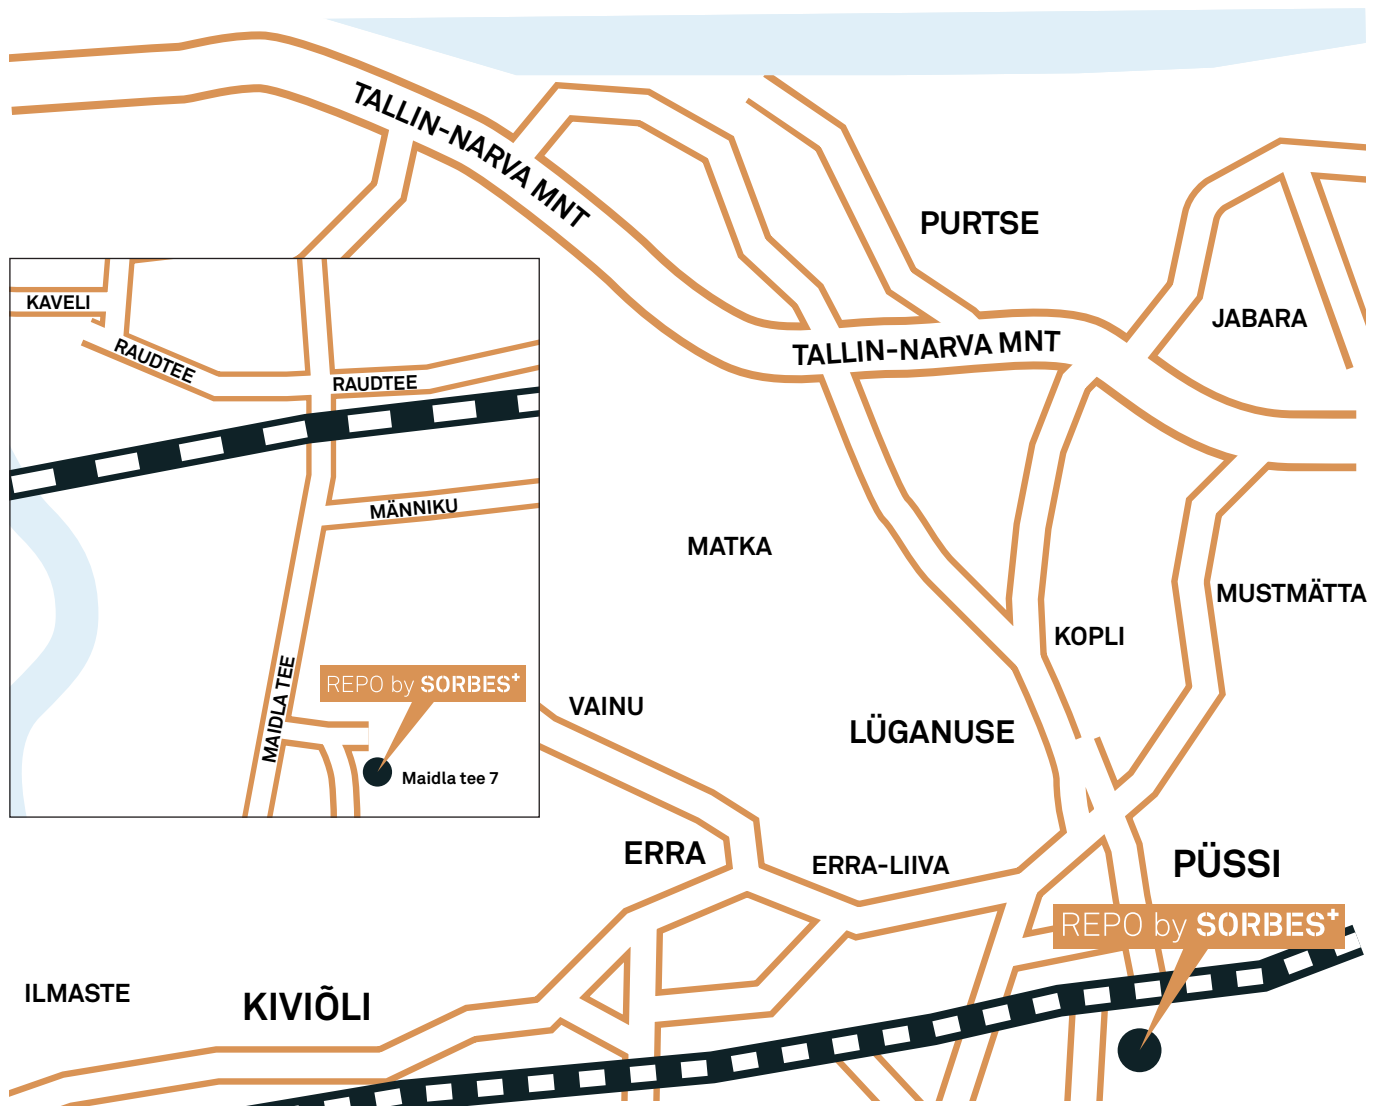

PRODUCTION CENTRE

ADDRESS

AS Repo Vabrikud
Maidla tee 7
EST-43299 Püssi
Phone +372 339 6000
Fax +372 339 6001
info@ee.sorbesgroup.com
www.sorbesgroup.com

HOW TO FIND US.

Repo by Sorbes is located just a 2-hour drive from Tallinn. To get there, take Highway No. 1 Tallinn-Narva-Petersburg, turn right at kilometer 110 on the highway at the Sämi-Püssi junction and then drive for another 30 km until you get to the Püssi junction. After that, turn right to Püssi and drive a few hundred meters further to the railroad crossing. After crossing the railroad, drive a little way and you will soon see the Repo by Sorbes mills.