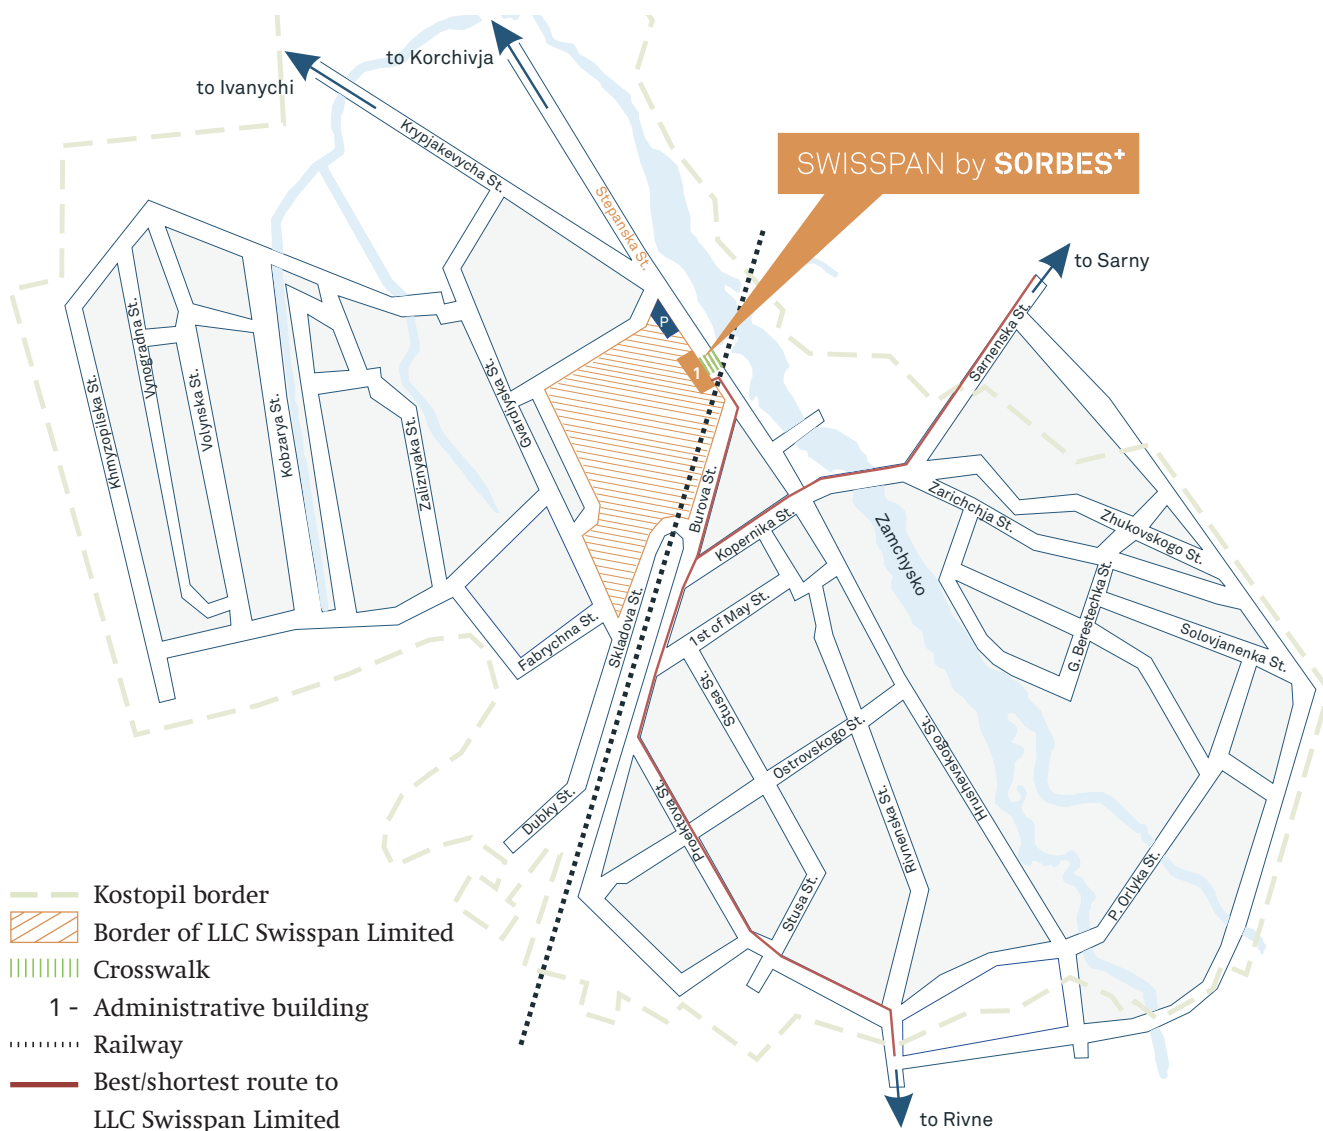

PRODUCTION CENTRE

ADDRESS

LLC Swisspan Limited
9 Stepanka St.
UKR-35000 Kostopil
Phone +38 036 572 3099
Fax +38 036 572 3099
info@ua.sorbesgroup.com
www.sorbesgroup.com

HOW TO FIND US.

Airport Boryspil – Kostopil.
 From Airport Boryspil follow direction sign to Kyiv, turning left onto Boryspil highway (~ 16 km). On way to Kyiv at Kharkivska Square go straight along Prospect Bazhana, across Yuzhynyi Bridge (~ 9 km), then turn left onto Stolychne Shosse (~ 9 km), turn right onto Zabolotnogo St., then straight along Kiltseva Doroga to Prospect Peremogy (~ 21 km). At crossroads of Kiltseva Doroga and Prospect Peremogy, turn left onto Prospect Peremogy. Driving out from Kyiv along Prospect Peremogy onto the M 06 (E 40) road, before Zhytomyr follow the signs, taking a right to ring road. After Zhytomyr return to the M 06 (E 40). Going around Novograd-Volynskyi along ring road, before Rivne follow the sign to turn right to Sarny. On way to Kostopil along Proektna Street, turn right onto Burova Street, then left onto Stepanka street. After railway crossing, “LLC Swisspan Limited” will be on the left.