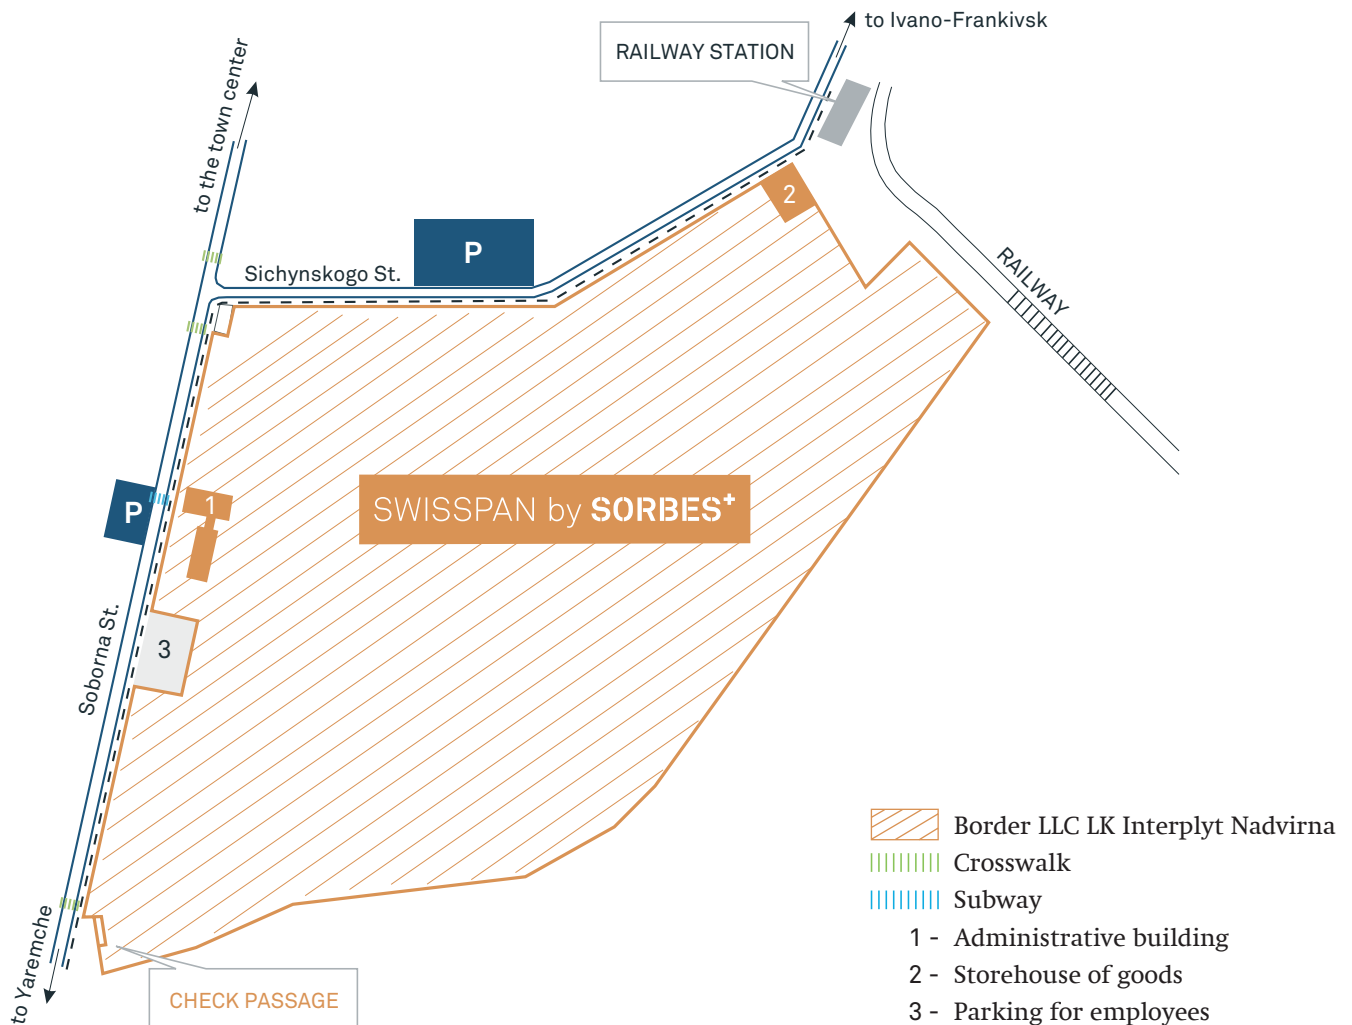

## PRODUCTION CENTRE

### HOW TO FIND US.

Airport Boryspil – Nadvirna.  
From Airport Boryspil follow direction sign to Kyiv, turning left onto Boryspil highway (~ 16 km). On way to Kyiv at Kharkivska Square go straight along Prospect Bazhana, across Yuzhynyi Bridge (~ 9 km), then turn left onto Stolychne Shosse (~ 9 km), turn right onto Zabolotnogo St., then straight along Kiltseva Doroga to Prospect Peremogy (~ 21 km). At crossroads of Kiltseva Doroga and Prospect Peremogy, turn left onto Prospect Peremogy. Driving out from Kyiv along Prospect Peremogy onto the M 06 (E 40) road, head for Zhytomyr along Kyivska Street, at Soborna Square take left to Chernyahovskyi Street. Drive out from Zhytomyr along Chernyahovskyi Street to Starokostyantyniv (M 20), in Starokostyantyniv take left to Khmelnytskyi (M 20). In Khmelnytskyi follow the signs to Ternopil (M 12). On way to Ternopil follow the signs to Chernivtsy (M19). In Druzhba village, take right to Buchach (P 25 road); cross Buchach and Tysmenytsya and drive to Ivano-Frankivsk, on way towards Ivano-Frankivsk follow the signs, taking a left to Nadvirna.